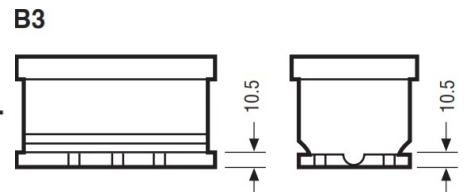

Weights & Measures

Mean Weight with Acid	21.2kg
-----------------------	--------

Container Features

Case Type	L4 DIN EFB
Hold Down	B3
State of Charge Indicator	✓
Handles	✓
End Venting	✓
Lid Type	SMF Double Lid

Cell Assembly Layout

Battery Hold-down

Data Sheet generated on 12/09/2024 - E&OE