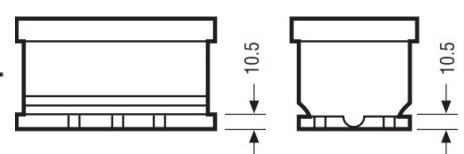

Weights & Measures

Mean Weight with Acid	13.4kg
-----------------------	--------

Container Features

Hold Down	B3
Handles	✓
End Venting	✓
Semi-Traction Features	✓
Lid Type	SMF Double Lid

Technology

Flame Arrestor Technology	✓
VDA Roll Over Test	Ca/Ca
Recommended Charge Rate	✓
Performance Marking	3A
	W3-C2-V3-M1

Terminal Type

T1

Standard DIN Post

Positive Terminal

Negative Terminal

Cell Assembly Layout

Battery Hold-down

B3