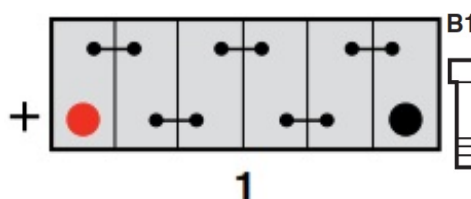

#### Container Features

Case Type	US Group 78R FT
Cell Layout	1
Hold Down	B1
State of Charge Indicator	✓
Handles	✓
End Venting	✓
Lid Type	SMF Double Lid

#### Cell Assembly Layout