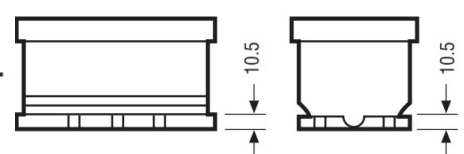

Mean Weight with Acid	19.8kg
-----------------------	--------

Container Features

Case Type	L4
Hold Down	B3
State of Charge Indicator	✓
Handles	✓
Lid Type	SMF Double Lid

Technology

Technology	Ca/Ca
Separator	PE
Recommended Charge Rate	4A
Performance Marking	W4-C2-V3-E1

Terminal Type

T1

Standard DIN Post

Positive Terminal

Negative Terminal

Cell Assembly Layout

B3

Data Sheet generated on 23/12/2020 - E&OE