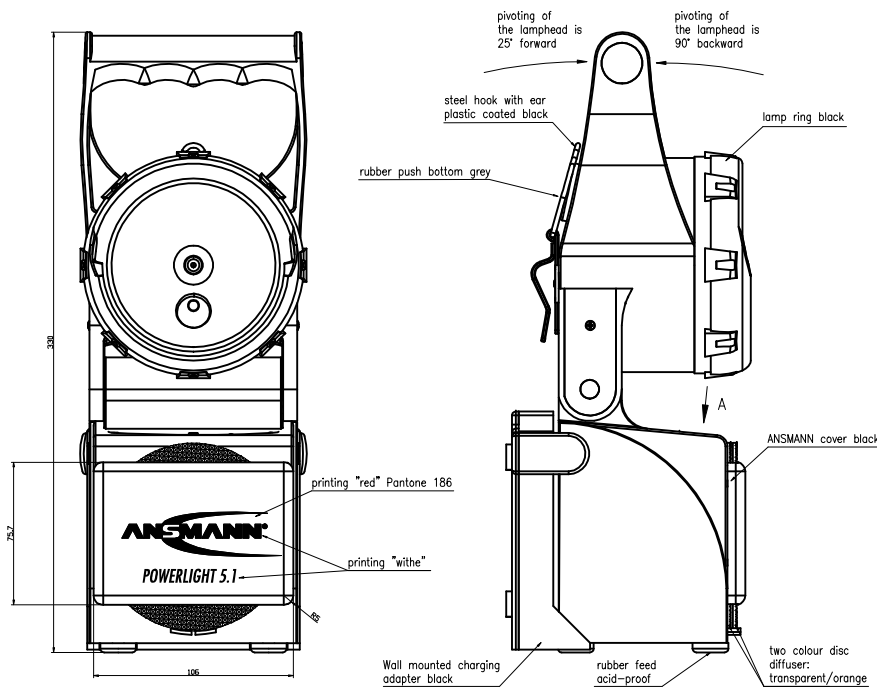

Configuration ANSMANN Version

- Push button for one hand operation
  - 1 x push: HALOGEN "ON"
  - 2 x push: LUXEON "ON"
  - 3 x push: LUXEON "BLINKING" (~1Hz)
  - 4 x push: all lamps "OFF"
- With HALOGEN lamp 6.5V 5W is the flash duration approx. 5h (main lamp)
- With LUXEON LED 1W is the flash duration approx. 20h (economy lamp)
- Filament breaks monitoring of the main lamp automatic switch over to economy lamp in the case of filament break

- Microprocessor-controlled technology for charge and discharge with battery capacity indication by means of five LEDs
- High protection IP 65
- High stability of the portable lamp
- Integrated pocket for insertable lenses e.g. diffuser
- Wall adapter for parking the portable lamp
- For 12V...24V and 100-240V~ power supply
- Emergency light functions of the parked portable lamp, i.e. the portable lamp light in the event of mains failure

Technical data

Battery charge/discharge is indicated via five LEDs

Battery capacity	LED lights	indication	notes
>75%	green (3 LED)	□□□■	
>50%	green (2 LED)	□□■□	
>25%	green (1 LED)	□□□□	
<25%	yellow (1 LED)	■□□□	charging required
<10%	red (1 LED)	■□□□	charging urgently required

Deep discharge protection : when the battery voltage is low (~5.3V, red LED-indication) automatic switching over from main lamp to economy lamp; residual lighted: >1h

Battery : Lead-acid, maintenance free, 6V 4.5Ah

Chargerfunktion : integrated into the lamp charging starts when lamp insert into the charger unit; voltage and charging current indication via LED's

Charging end voltage : at a regulated output voltage dropped over 7,2V the charger will be changed 6,9V for trickle charge

Charging current : approx. 0,9A...1,3A

Charging time : approx. 3h...4,5h

Emergency light function : emergency light function with parked portable lamp - in case of mains failure portable lamps goes in function (main lamp)

operating temperature: -20° +50°C

storage temperature : -20° +50°C

Input voltage : 100-240V AC 50/60Hz for AC/AC plug in power supply and 12V/24V input into the wall adaptor

Mounting : for wall mounting incl. 4pcs panhead screws and 4pcs wall plugs

Safety class : II (all - insulated)

protection : lamp IP65 (EN 60529) / wall holder IP20

Approvals : emark, CE

Housing colour : black

Weight : 2830g incl. accessories and package

Package : colour folding box

incl. adapter cable with a car lighter plug, exchangeable primary plug system, power supply and two colour disk diffuser