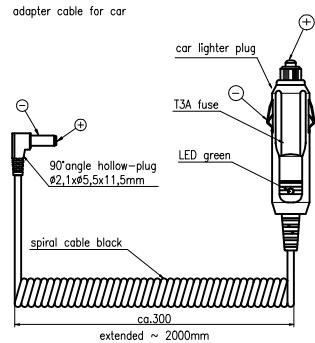

Configuration ANSMANN Version

- Push button for one hand operation
  - 1 x push: HALOGEN "ON"
  - 2 x push: LUXEON "ON"
  - 3 x push: LUXEON "BLINKING" (~1Hz)
  - 4 x push: all lamps "OFF"
- With HALOGEN lamp 6.5V 5W is the flash duration approx. 5h (main lamp)
- With LUXEON LED 1W is the flash duration approx. 20h (economy lamp)
- Filament breaks monitoring of the main lamp automatic switch over to economy lamp in the case of filament break

- Microprocessor-controlled technology for charge and discharge with battery capacity indication by means of five LEDs
- High protection IP 65
- High stability of the portable lamp
- Integrated pocket for insertable lenses e.g. diffuser
- Wall adapter for parking the portable lamp
- For 12V...24V and 100-240V~ power supply
- Emergency light functions of the parked portable lamp, i.e. the portable lamp light in the event of mains failure

Technical data

Battery charge/discharge is indicated via five LEDs

Battery capacity	LED lights	indication	notes
>75%	green (3 LED)	□□□■	
>50%	green (2 LED)	□□■□	
>25%	green (1 LED)	□□□□	
<25%	yellow (1 LED)	■□□□	charging required
<10%	red (1 LED)	■□□□	charging urgently required

Deep discharge protection : when the battery voltage is low (~5.3V, red LED-indication) automatic switching over from main lamp to economy lamp; residual lighted: >1h

Battery : Lead-acid, maintenance free, 6V 4.5Ah

Chargerfunktion : integrated into the lamp charging starts when lamp insert into the charger unit; voltage and charging current indication via LED's

Charging end voltage : at a regulated output voltage dropped over 7,2V the charger will be changed 6,9V for trickle charge

Charging current : approx. 0,9A...1,3A

Charging time : approx. 3h...4,5h