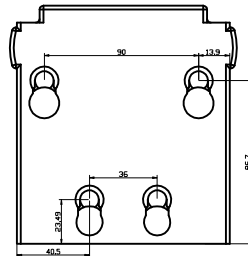

Configuration ANSMANN Version

- Push button for one hand operation
  - 1 x push: HALOGEN "ON"
  - 2 x push: LUXEON "ON"
  - 3 x push: LUXEON "BLINKING" (~1Hz)
  - 4 x push: all lamps "OFF"
- With HALOGEN lamp 6.5V 5W is the flash duration approx. 5h (main lamp)
- With LUXEON LED 1W is the flash duration approx. 20h (economy lamp)
- Filament breaks monitoring of the main lamp automatic switch over to economy lamp in the case of filament break

- Microprocessor-controlled technology for charge and discharge with battery capacity indication by means of five LEDs
- High protection IP 65
- High stability of the portable lamp
- Integrated pocket for insertable lenses e.g. diffuser
- Wall adapter for parking the portable lamp
- For 12V...24V and 100-240V~ power supply
- Emergency light functions of the parked portable lamp, i.e. the portable lamp light in the event of mains failure

Technical data

Battery charge/discharge is indicated via five LEDs

Battery capacity	LED lights	indication	notes
>75%	green (3 LED)	□□□■	
>50%	green (2 LED)	□□■□	
>25%	green (1 LED)	□□□□	
<25%	yellow (1 LED)	■□□□	charging required
<10%	red (1 LED)	■□□□	charging urgently required

Deep discharge protection : when the battery voltage is low (~5.3V, red LED-indication) automatic switching over from main lamp to economy lamp; residual lighted: >1h

Battery : Lead-acid, maintenance free, 6V 4.5Ah

Chargerfunktion : integrated into the lamp charging starts when lamp insert into the charger unit; voltage and charging current indication via LED's

Charging end voltage : at a regulated output voltage dropped over 7,2V the charger will be changed 6,9V for trickle charge

Charging current : approx. 0,9A...1,3A

Charging time : approx. 3h...4,5h