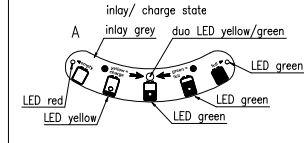

Configuration ANSMANN Version

- Push button for one hand operation
  - 1 x push: HALOGEN "ON"
  - 2 x push: LUXEON "ON"
  - 3 x push: LUXEON "BLINKING" (~1Hz)
  - 4 x push: all lamps "OFF"
- With HALOGEN lamp 6.5V 5W is the flash duration approx. 5h (main lamp)
- With LUXEON LED 1W is the flash duration approx. 20h (economy lamp)
- Filament breaks monitoring of the main lamp automatic switch over to economy lamp in the case of filament break

- Microprocessor-controlled technology for charge and discharge with battery capacity indication by means of five LEDs
- High protection IP 65
- High stability of the portable lamp
- Integrated pocket for insertable lenses e.g. diffuser
- Wall adapter for parking the portable lamp
- For 12V...24V and 100-240V~ power supply
- Emergency light functions of the parked portable lamp, i.e. the portable lamp light in the event of mains failure

Technical data

Battery charge/discharge is indicated via five LEDs

Battery capacity	LED lights	indication	notes
>75%	green (3 LED)	□□□■	
>50%	green (2 LED)	□□■□	
>25%	green (1 LED)	□□□□	
<25%	yellow (1 LED)	■□□□	charging required
<10%	red (1 LED)	■□□□	charging urgently required

Deep discharge protection : when the battery voltage is low (~5.3V, red LED-indication) automatic switching over from main lamp to economy lamp; residual lighted: >1h

Battery : Lead-acid, maintenance free, 6V 4.5Ah

Chargerfunktion : integrated into the lamp charging starts when lamp insert into the charger unit; voltage and charging current indication via LED's

Charging end voltage : at a regulated output voltage dropped over 7,2V the charger will be changed 6,9V for trickle charge

Charging current : approx. 0,9A...1,3A

Charging time : approx. 3h...4,5h