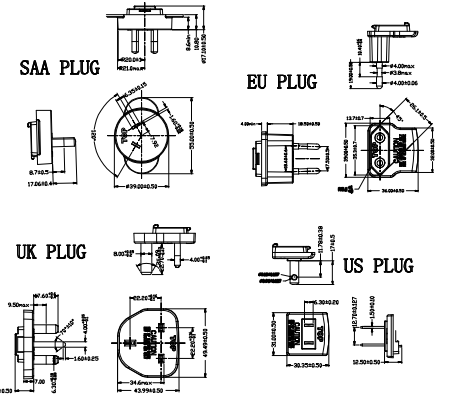

primary plug set

Technical data

1. plug-in power supply
2. input data : 100-240V AC 50/60Hz 0.4A
   - output data : 15V DC ±10% 1000mA
   - insulation : 4kV primary/secondary
   - protection : IP 20
   - operating temperature : 0°C.....+25°C
   - storage temperature : -25°C.....+70°C
   - approval : CE; cULus; SAA; BEAB; GS
   - case : plug-in case black