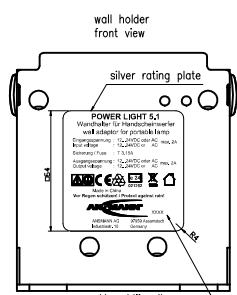

Configuration ANSMANN Version

- Push button for one hand operation
  - 1 x push: HALOGEN "ON"
  - 2 x push: LUXEON "ON"
  - 3 x push: LUXEON "BLINKING" (~1Hz)
  - 4 x push: all lamps "OFF"
- With HALOGEN lamp 6.5V 5W is the flash duration approx. 5h (main lamp)
- With LUXEON LED 1W is the flash duration approx. 20h (economy lamp)
- Filament breaks monitoring of the main lamp automatic switch over to economy lamp in the case of filament break

- Microprocessor-controlled technology for charge and discharge with battery capacity indication by means of five LEDs
- High protection IP 65
- High stability of the portable lamp
- Integrated pocket for insertable lenses e.g. diffuser
- Wall adapter for parking the portable lamp
- For 12V...24V and 100-240V~ power supply
- Emergency light functions of the parked portable lamp, i.e. the portable lamp light in the event of mains failure

Technical data

Battery charge/discharge is indicated via five LEDs

Battery capacity	LED lights	indication	notes
>75%	green (3 LED)	□□□■	
>50%	green (2 LED)	□□■□	
>25%	green (1 LED)	□□□□	
<25%	yellow (1 LED)	■□□□	charging required
<10%	red (1 LED)	■□□□	charging urgently required

Deep discharge protection : when the battery voltage is low (~5.3V, red LED-indication) automatic switching over from main lamp to economy lamp; residual lighted: >1h

Battery : Lead-acid, maintenance free, 6V 4.5Ah

Chargerfunktion : integrated into the lamp charging starts when lamp insert into the charger unit; voltage and charging current indication via LED's

Charging end voltage : at a regulated output voltage dropped over 7,2V the charger will be changed 6,9V for trickle charge

Charging current : approx. 0,9A...1,3A

Charging time : approx. 3h...4,5h