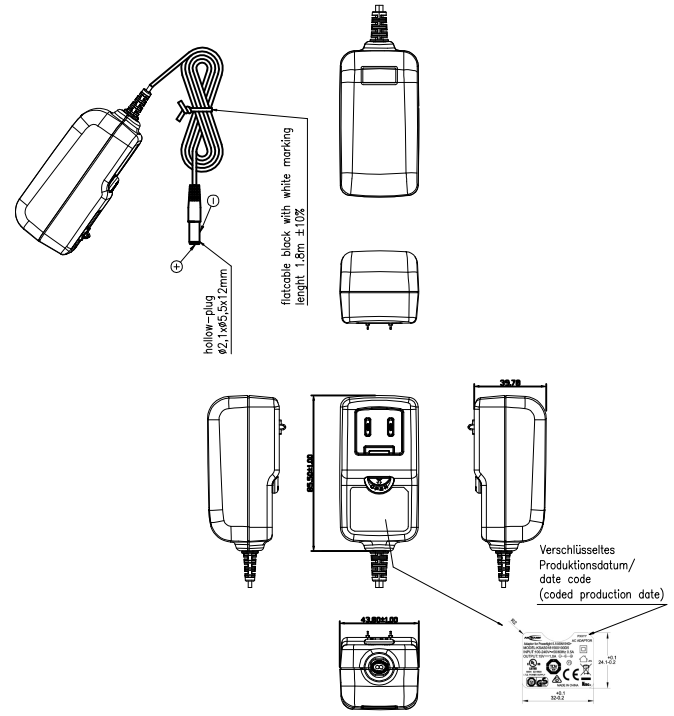

Configuration ANSMANN Version

- Push button for one hand operation
  - 1 x push: HALOGEN "ON"
  - 2 x push: LUXEON "ON"
  - 3 x push: LUXEON "BLINKING" (~1Hz)
  - 4 x push: all lamps "OFF"
- With HALOGEN lamp 6.5V 5W is the flash duration approx. 5h (main lamp)
- With LUXEON LED 1W is the flash duration approx. 20h (economy lamp)
- Filament breaks monitoring of the main lamp automatic switch over to economy lamp in the case of filament break

- Microprocessor-controlled technology for charge and discharge with battery capacity indication by means of five LEDs
- High protection IP 65
- High stability of the portable lamp
- Integrated pocket for insertable lenses e.g. diffuser
- Wall adapter for parking the portable lamp
- For 12V...24V and 100-240V~ power supply
- Emergency light functions of the parked portable lamp, i.e. the portable lamp light in the event of mains failure

Technical data

Battery charge/discharge is indicated via five LEDs

Battery capacity	LED lights	indication	notes
>75%	green (3 LED)	□□□■	
>50%	green (2 LED)	□□■□	
>25%	green (1 LED)	□□□□	
<25%	yellow (1 LED)	■□□□	charging required
<10%	red (1 LED)	■□□□	charging urgently required

Deep discharge protection : when the battery voltage is low (~5.3V, red LED-indication) automatic switching over from main lamp to economy lamp; residual lighted: >1h

Battery : Lead-acid, maintenance free, 6V 4.5Ah

Chargerfunktion : integrated into the lamp charging starts when lamp insert into the charger unit; voltage and charging current indication via LED's

Charging end voltage : at a regulated output voltage dropped over 7,2V the charger will be changed 6,9V for trickle charge

Charging current : approx. 0,9A...1,3A

Charging time : approx. 3h...4,5h